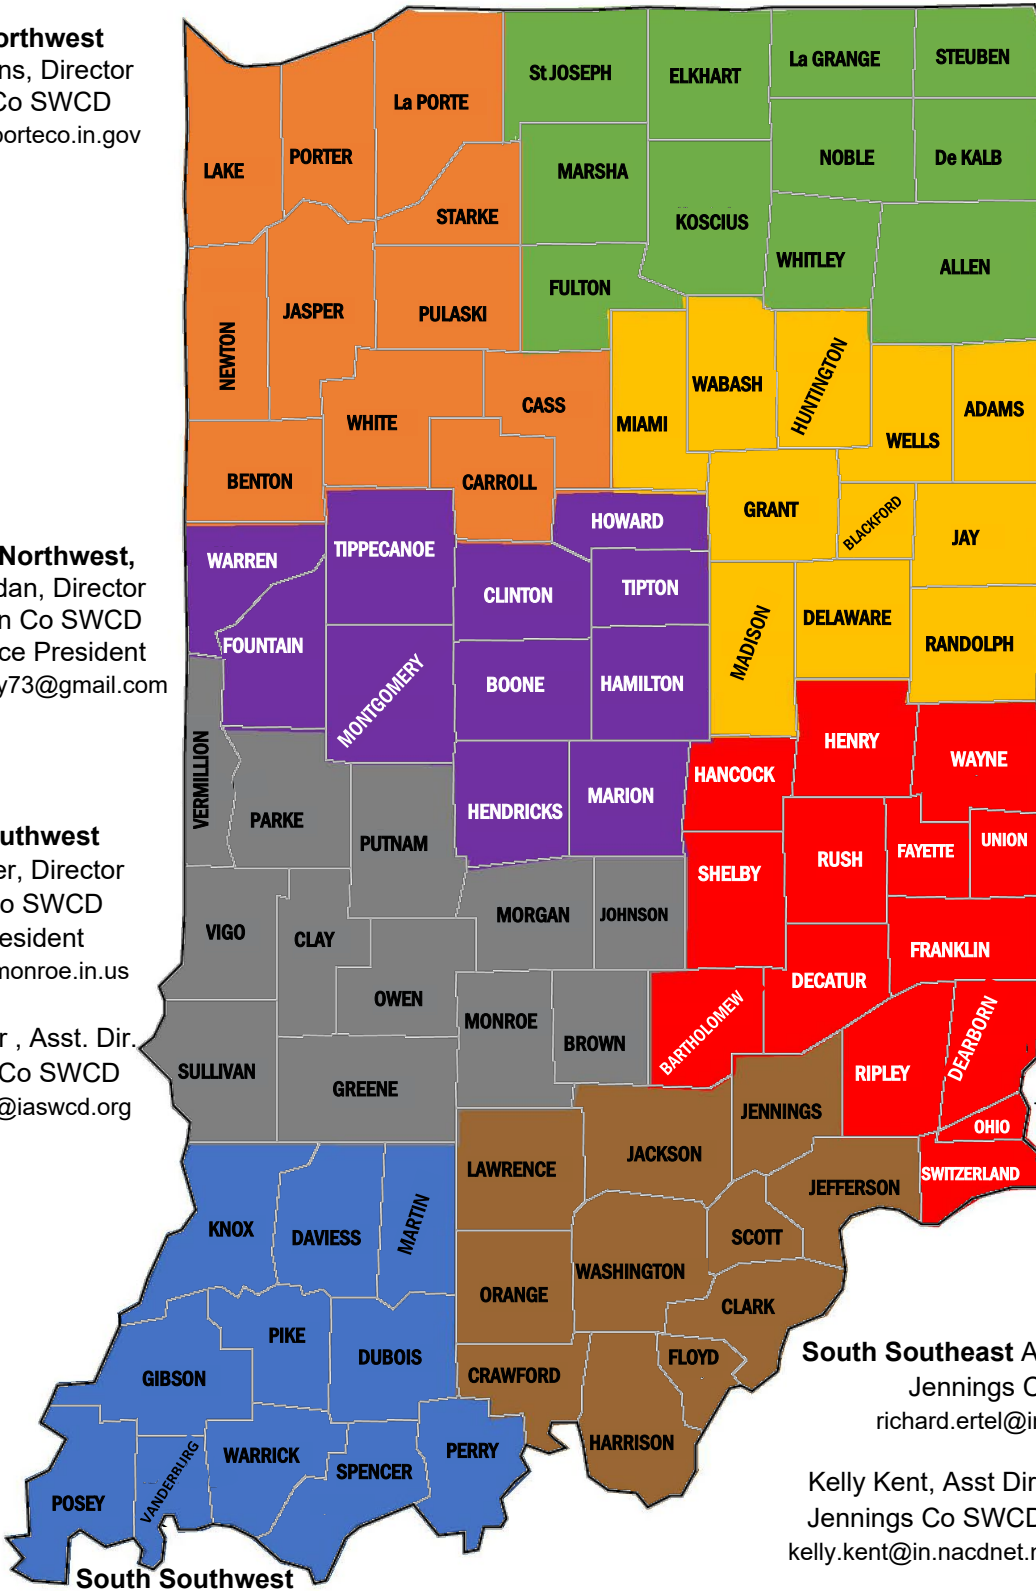

# 2021 IDEA Region Directors Map

**North Northwest**  
 Chris Havens, Director  
 LaPorte Co SWCD  
 chavens@laporteco.in.gov

**North Northeast**  
 Julie Knudson, Director  
 DeKalb Co SWCD  
 jknudson@co.dekalb.in.us

**South Northeast**  
 MaryLou Watson, Director  
 Miami Co SWCD  
 mary.watson2@in.nacdnet.net

Brandi Frazier, Asst. Dir.  
 Madison Co SWCD  
 Brandi.frazier@in.nacdnet.net

**South Northwest,**  
 Lori Jordan, Director  
 Fountain Co SWCD  
 IDEA Vice President  
 lorigalloway73@gmail.com

**North Southwest**  
 Martha Miller, Director  
 Monroe Co SWCD  
 IDEA President  
 mmiller@co.monroe.in.us

Eric Shideler, Asst. Dir.  
 Vermillion Co SWCD  
 eric-shideler@iaswcd.org

**North Southeast**  
 Cindy Newkirk, Director  
 Hancock Co SWCD  
 cindy.newkirk@in.nacdnet.net  
 Jennifer Whiteside, Asst. Dir.  
 Bartholomew Co SWCD  
 jennifer.whiteside@in.nacdnet.net